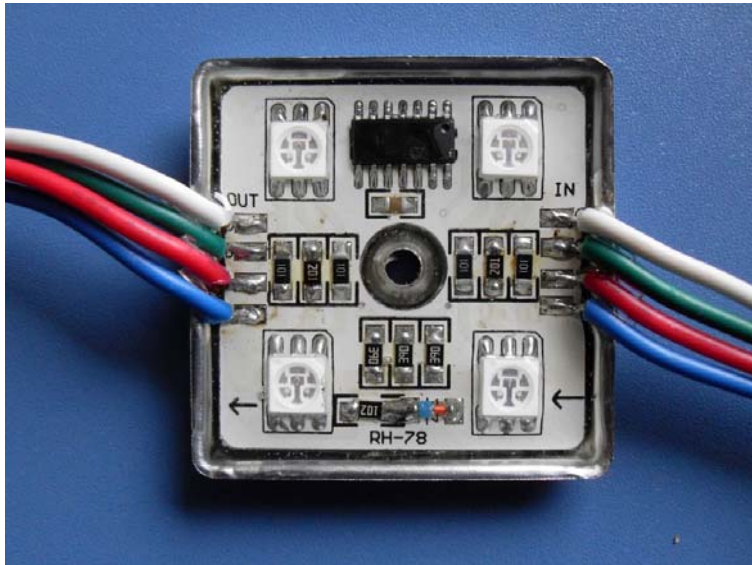

APT-MZ-FTD35-4RGB5050

APTLIGHT™
APT CORPORATION LIMITED

- Model : APT-MZ-FTD35-4RGB5050
- Product : 4 LED SMD 5050
- LED: SMD 5050LED
- Color: RGB
- Beam angle : 120°
- LED quantity : 4pcs
- Life time: 50000 hours
- Voltage : DC12V
- Watts : $0.72 \pm 5\%W$
- Driven: constant voltage
- Cover : stainless steel
- Size : 35*35mm
- Cover color: white
- Waterproof : IP65
- Price: