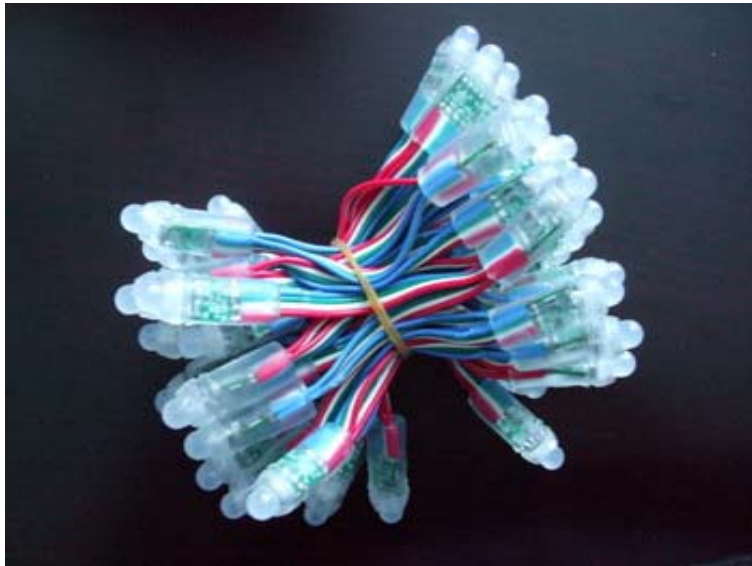

APT-MZ-FYQ8-3RGB

APTLIGHT™
APT CORPORATION LIMITED

- Model : APT-MZ-FYQ8-3RGB
- Product : ROUND
- LED: ROUND LED
- Color: RGB
- Beam angle : 60°
- LED quantity : 3PCS
- Life time: 50000 hours
- Voltage : DC5V
- Watts : $0.3 \pm 5\%W$
- Driven: constant voltage
- Cover : static-free,UV against, PVC
- Size : Diameter12 mm, Hole diameter 8mm
- Cover color: white
- Waterproof : IP65
- Price: