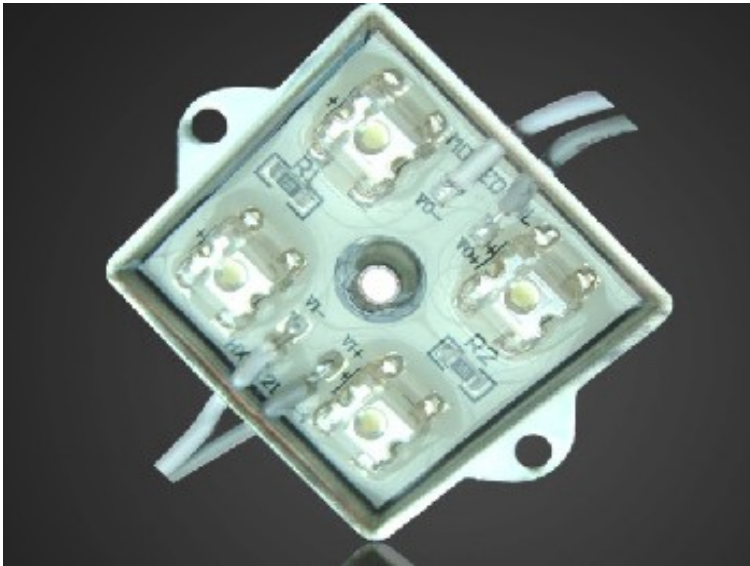

APT-MZ-FS78-3W

APTLIGHTTM
APT CORPORATION LIMITED

- Model: APT-MZ-FS78-3W
- Product: 3LED Piranha
- LED: Piranha LED
- Color: white blue green red yellow
- Beam angle: 90-180°
- LED quantity : 3pcs
- Life time: 50000 hours
- Voltage: DC12V
- Watts: $0.24 \pm 5\%W$
- Driven: constant voltage
- Cover: static-free,UV against, PVC
- Size: 78*12*9mm
- Cover color: white
- Waterproof: IP65
- Price:

APT-MZ-FS28-4W

APTLIGHT™
APT CORPORATION LIMITED

- Model : APT-MZ-FS28-4W
- Product : 3LED Piranha, plastic cover
- LED: 3LED Piranha
- Color: white blue green red yellow
- Beam angle : 90-180°
- LED quantity : 4pcs
- Life time : 50000 hours
- Voltage : DC12V
- Watts : $0.48 \pm 5\%W$
- Driven: constant voltage
- Cover : static-free,UV against, PVC
- Size : 28*28mm
- Cover color: white
- Waterproof : IP65
- Price:

APT-MZ-FS35-4W

APTLIGHT™
APT CORPORATION LIMITED

- Model : APT-MZ-FS35-4W
- Product : 4LED Piranha, iron cover
- LED: Piranha LED
- Color: white blue green red yellow
- Beam angle : 90-180°
- LED quantity : 4pcs
- Life time: 50000 hours
- Voltage : DC12V
- Watts : $0.48 \pm 5\%W$
- Driven: constant voltage
- Cover : Aluminium
- Size : 35*35mm
- Cover color: white
- Waterproof : IP65
- Price:

APT-MZ-FC5-1W

APTLIGHT™
APT CORPORATION LIMITED

- Model : APT-MZ-FC5-1W
- Product : straw hat LED Single color
- LED: straw hat LED
- Color: white blue green red yellow
- Beam angle : 120°
- LED quantity : 1pcs
- Life time: 50000 hours
- Voltage : DC5V
- Watts : $0.1 \pm 5\%W$
- Driven: constant voltage
- Cover : static-free,UV against, PVC
- Size : Diameter 8 mm, Hole diameter 5mm
- Cover color: white
- Waterproof : IP65
- Price: