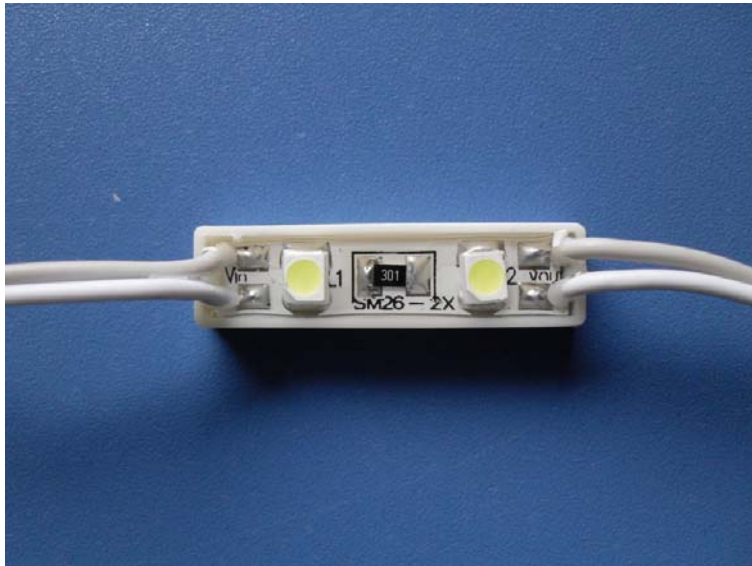

APT-MZ-FYD8-3RGB

APTLIGHT™
APT CORPORATION LIMITED

- Model : APT-MZ-FYD8-3RGB
- Product : Round
- LED: Round LED
- Color: RGB
- Beam angle : 60°
- LED quantity : 3pcs
- Life time: 50000 hours
- Voltage : DC5V
- Watts : $0.3 \pm 5\%W$
- Driven: constant voltage
- Cover : static-free,UV against, PVC
- Size : Diameter12 mm, Hole diameter 8mm
- Cover color: white
- Waterproof : IP65
- Price:

APT-MZ-FT24-2W3528

APTLIGHT™
APT CORPORATION LIMITED

- Model : APT-MZ-FT24-2W3528
- Product : 2 LED SMD 3528
- LED: SMD 3528LED
- Color: white blue green red yellow
- Beam angle : 120°
- LED quantity : 2pcs
- Life time: 50000 hours
- Voltage : DC12V
- Watts : $0.16 \pm 5\%W$
- Driven: constant voltage
- Cover : static-free,UV against, PVC
- Size : 24*5mm
- Cover color: white
- Waterproof : IP65
- Price: