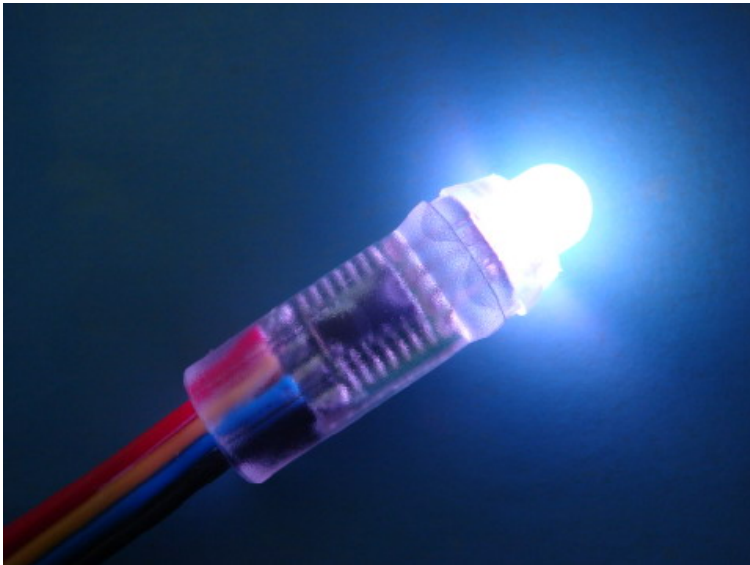

APT-MZ-FYD8-3RGB

APTLIGHT™
APT CORPORATION LIMITED

- Model : APT-MZ-FYD8-3RGB
- Product : Round
- LED: Round LED
- Color: RGB
- Beam angle : 60°
- LED quantity : 3pcs
- Life time: 50000 hours
- Voltage : DC5V
- Watts : $0.3 \pm 5\%W$
- Driven: constant voltage
- Cover : static-free,UV against, PVC
- Size : Diameter12 mm, Hole diameter 8mm
- Cover color: white
- Waterproof : IP65
- Price: