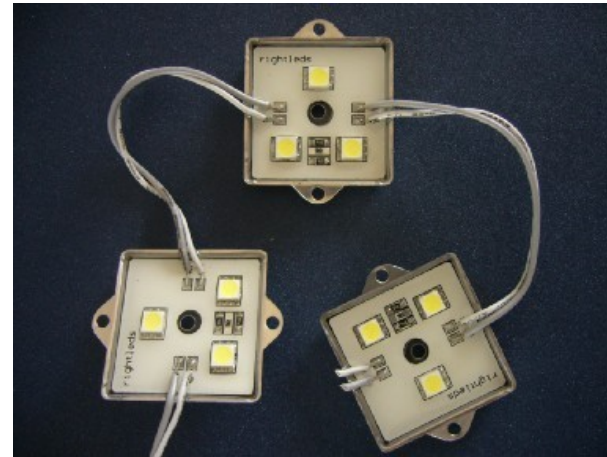

APT-MZ-FS78-3W

APTLIGHTTM
APT CORPORATION LIMITED

- Model: APT-MZ-FS78-3W
- Product: 3LED Piranha
- LED: Piranha LED
- Color: white blue green red yellow
- Beam angle: 90-180°
- LED quantity : 3pcs
- Life time: 50000 hours
- Voltage: DC12V
- Watts: $0.24 \pm 5\%W$
- Driven: constant voltage
- Cover: static-free,UV against, PVC
- Size: 78*12*9mm
- Cover color: white
- Waterproof: IP65
- Price:

APT-MZ-FS28-4W

APTLIGHT™
APT CORPORATION LIMITED

- Model : APT-MZ-FS28-4W
- Product : 3LED Piranha, plastic cover
- LED: 3LED Piranha
- Color: white blue green red yellow
- Beam angle : 90-180°
- LED quantity : 4pcs
- Life time : 50000 hours
- Voltage : DC12V
- Watts : $0.48 \pm 5\%W$
- Driven: constant voltage
- Cover : static-free,UV against, PVC
- Size : 28*28mm
- Cover color: white
- Waterproof : IP65
- Price: