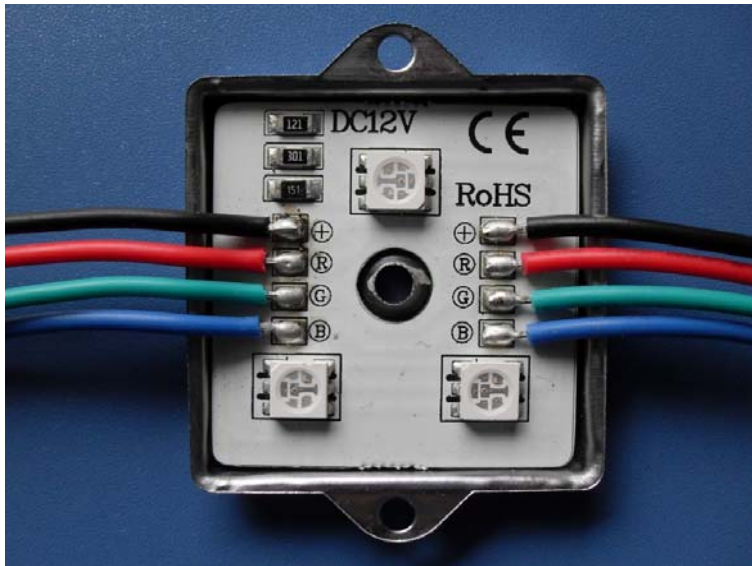

APT-MZ-FTQ35-3RGB5050

APTLIGHT™
APT CORPORATION LIMITED

- Model : APT-MZ-FTQ35-3RGB5050
- Product : 3 LED SMD 5050 LED
- SMD 5050LED
- Color: RGB
- Beam angle : 120°
- LED quantity : 3pcs
- Life time: 50000 hours
- Voltage : DC12V
- Watts : $0.72 \pm 5\%W$
- Driven: constant voltage
- Cover : stainless steel
- Size : 35*35mm
- Cover color: white
- Waterproof : IP65
- Price: