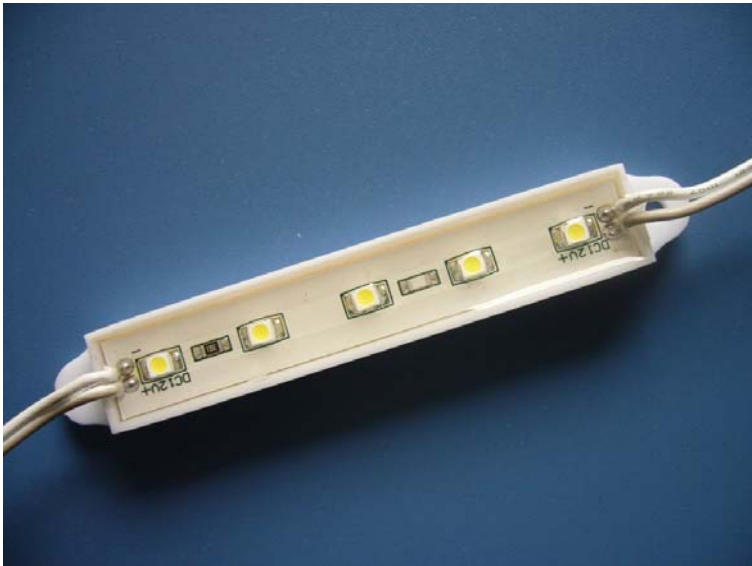

APT-MZ-FT50-3W3528

APTLIGHT™
APT CORPORATION LIMITED

- Model : APT-MZ-FT50-3W3528
- Product : 3 LED SMD 3528,Iron cover
- LED: SMD 3528LED
- Color: white blue green red yellow
- Beam angle : 120°
- LED quantity : 3pcs
- Life time: 50000 hours
- Voltage : DC12V
- Watts : $0.24 \pm 5\%W$
- Driven: constant voltage
- Cover : stainless iron
- Size : 50*12mm
- Cover color: white
- Waterproof : IP65
- Price:

APT-MZ-FT35-4W3528

APTLIGHT™
APT CORPORATION LIMITED

- Model : APT-MZ-FT35-4W3528
- Product : 5 LED SMD 3528,Iron cover
- LED: SMD 3528LED
- Color: white blue green red yellow
- Beam angle : 120°
- LED quantity : 4pcs
- Life time: 50000 hours
- Voltage : DC12V
- Watts : $0.32 \pm 5\%W$
- Driven: constant voltage
- Cover : stainless steel
- Size : 35*35mm
- Cover color: white
- Waterproof : IP65
- Price:

APT-MZ-FT75-5W3528

APTLIGHT™
APT CORPORATION LIMITED

- Model : APT-MZ-FT75-5W3528
- Product : 5 LED SMD 3528
- LED: SMD 3528LED
- Color: white blue green red yellow
- Beam angle : 120°
- LED quantity : 5pcs
- Life time: 50000 hours
- Voltage : DC12V
- Watts : $0.48 \pm 5\%W$
- Driven: constant voltage
- Cover : static-free,UV against, PVC
- Size : 75*12mm
- Cover color: white
- Waterproof : IP65
- Price: