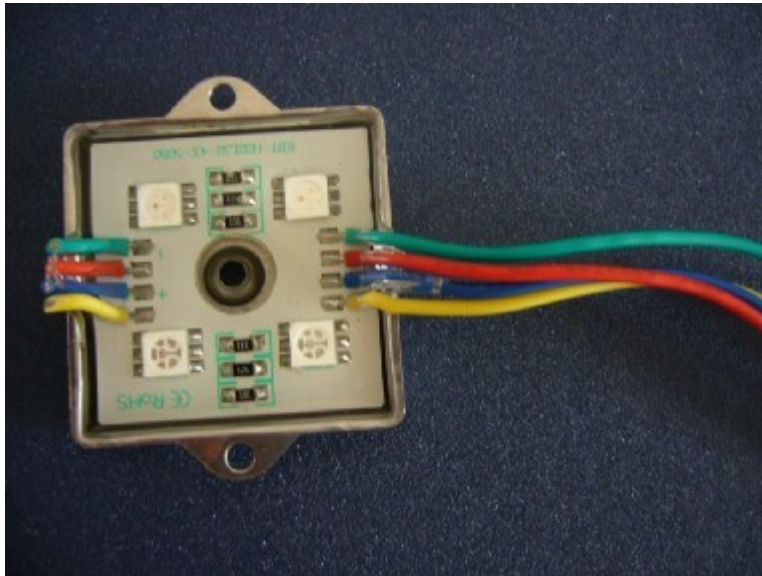

APT-MZ-FTQ35-4RGB5050

APTLIGHT™
APT CORPORATION LIMITED

- Model : APT-MZ-FTQ35-4RGB5050
- Product : 4 LED SMD 5050
- LED: SMD 5050LED
- Color: RGB
- Beam angle : 120°
- LED quantity : 4pcs
- Life time: 50000 hours
- Voltage : DC12V
- Watts : $0.72 \pm 5\%W$
- Driven: constant voltage
- Cover : stainless steel
- Size : 35*35mm
- Cover color: white
- Waterproof : IP65
- Price: