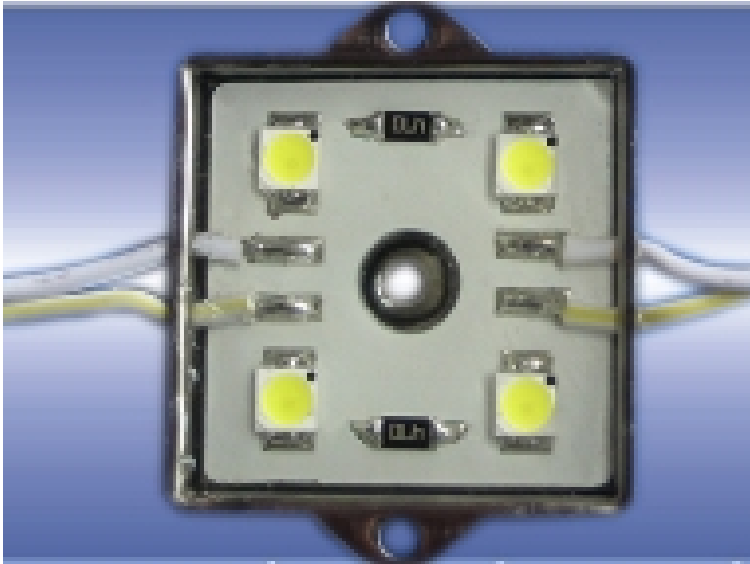

APT-MZ-FT50-3W3528

APTLIGHT™
APT CORPORATION LIMITED

- Model : APT-MZ-FT50-3W3528
- Product : 3 LED SMD 3528,Iron cover
- LED: SMD 3528LED
- Color: white blue green red yellow
- Beam angle : 120°
- LED quantity : 3pcs
- Life time: 50000 hours
- Voltage : DC12V
- Watts : $0.24 \pm 5\%W$
- Driven: constant voltage
- Cover : stainless iron
- Size : 50*12mm
- Cover color: white
- Waterproof : IP65
- Price:

APT-MZ-FT35-4W3528

APTLIGHT™
APT CORPORATION LIMITED

- Model : APT-MZ-FT35-4W3528
- Product : 5 LED SMD 3528,Iron cover
- LED: SMD 3528LED
- Color: white blue green red yellow
- Beam angle : 120°
- LED quantity : 4pcs
- Life time: 50000 hours
- Voltage : DC12V
- Watts : $0.32 \pm 5\%W$
- Driven: constant voltage
- Cover : stainless steel
- Size : 35*35mm
- Cover color: white
- Waterproof : IP65
- Price: