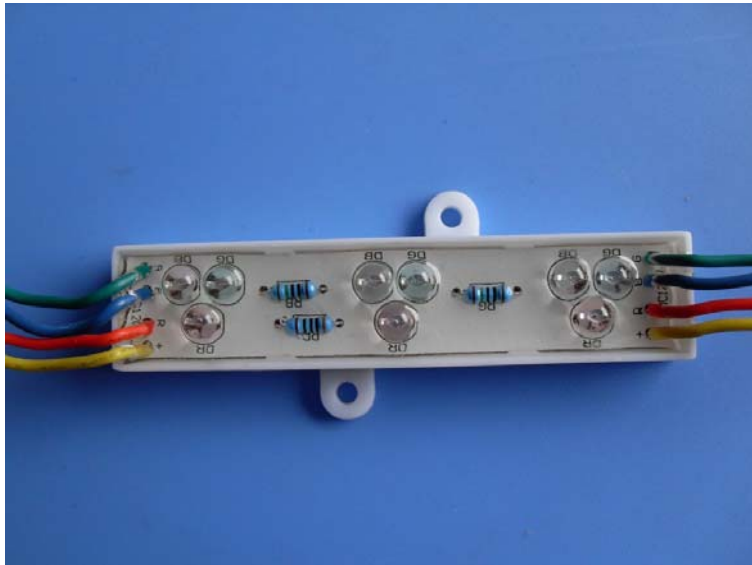

APT-MZ-FS78-5W

APTLIGHT™
APT CORPORATION LIMITED

- Model : APT-MZ-FS78-5W
- Product : 5 LED Piranha
- LED: Piranha LED
- Color: white blue green red yellow
- Beam angle : 90-180°
- LED quantity : 5pcs
- Life time: 50000 hours
- Voltage : DC12V
- Watts : $0.48 \pm 5\%W$
- Driven: constant voltage
- Cover : static-free,UV against, PVC
- Size : 78*12*9mm
- Cover color: white
- Waterproof : IP65
- Price:

APT-MZ-FCQ78-9RGB

APTLIGHT™
APT CORPORATION LIMITED

- Model : APT-MZ-FCQ78-9RGB
- Product : 9LED straw hat
- LED: straw hat LED
- Color: RGB
- Beam angle : 120-180°
- LED quantity : 9pcs
- Life time: 50000 hours
- Voltage : DC12V
- Watts : $0.72 \pm 5\%W$
- Driven: constant voltage
- Cover : static-free,UV against, PVC
- Size : 78*12*9mm
- Cover color: white
- Waterproof : IP65
- Price:

APT-MZ-FC5-1W

APTLIGHT™
APT CORPORATION LIMITED

- Model : APT-MZ-FC5-1W
- Product : straw hat LED Single color
- LED: straw hat LED
- Color: white blue green red yellow
- Beam angle : 120°
- LED quantity : 1pcs
- Life time: 50000 hours
- Voltage : DC5V
- Watts : $0.1 \pm 5\%W$
- Driven: constant voltage
- Cover : static-free,UV against, PVC
- Size : Diameter 8 mm, Hole diameter 5mm
- Cover color: white
- Waterproof : IP65
- Price: