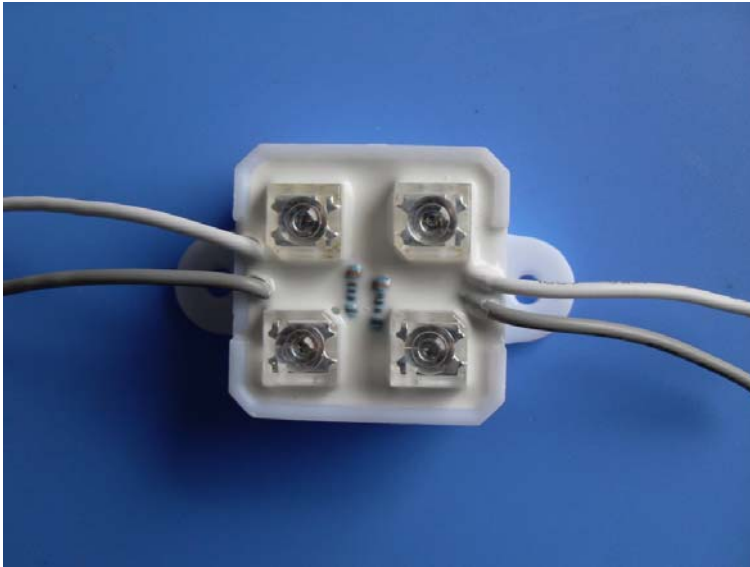

APT-MZ-FS28-4W

APTLIGHT™
APT CORPORATION LIMITED

- Model : APT-MZ-FS28-4W
- Product : 3LED Piranha, plastic cover
- LED: 3LED Piranha
- Color: white blue green red yellow
- Beam angle : 90-180°
- LED quantity : 4pcs
- Life time : 50000 hours
- Voltage : DC12V
- Watts : $0.48 \pm 5\%W$
- Driven: constant voltage
- Cover : static-free,UV against, PVC
- Size : 28*28mm
- Cover color: white
- Waterproof : IP65
- Price: